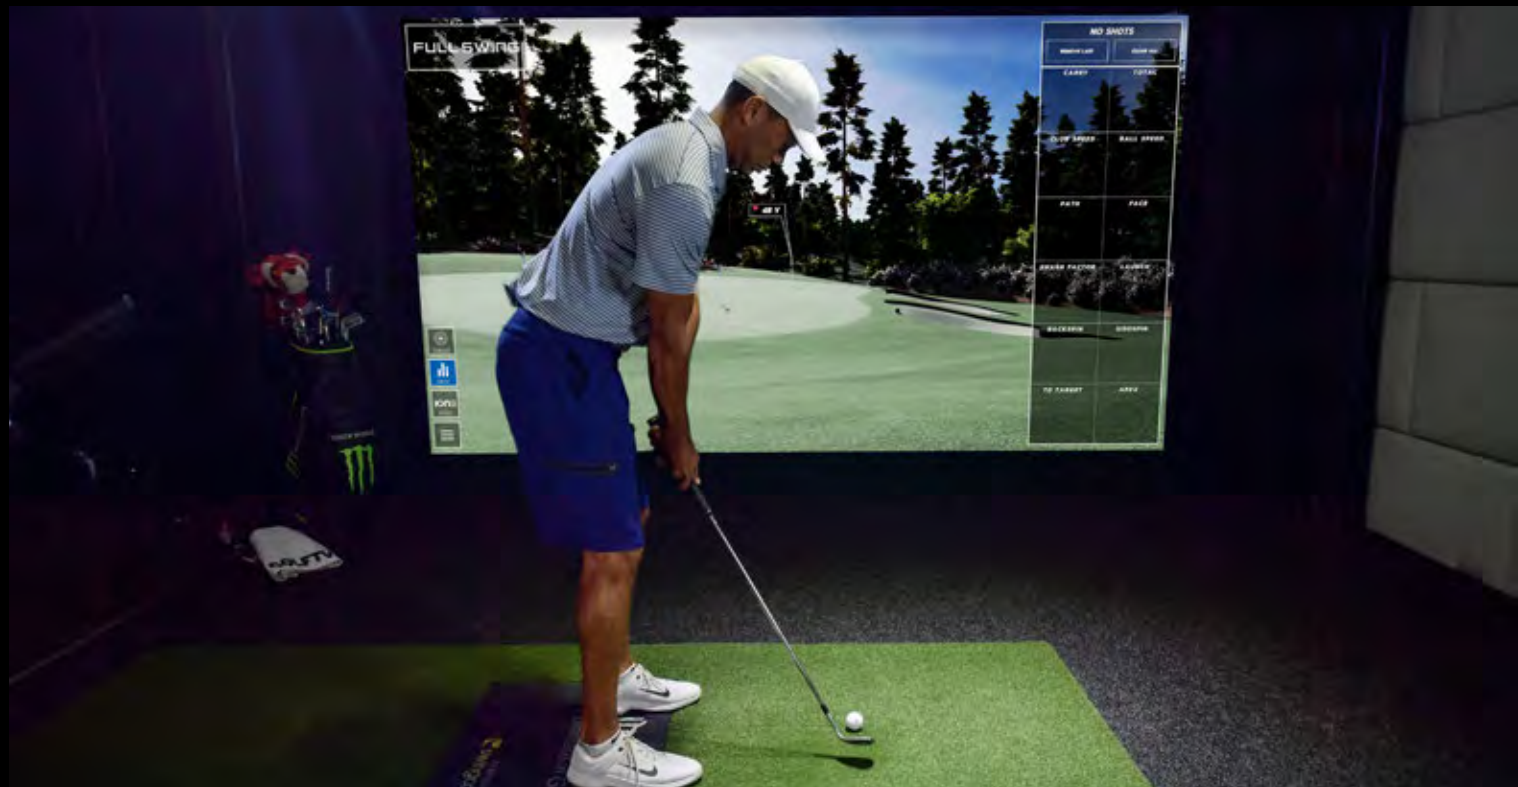

WITH OUR NEW PRACTICE AREAS, TAKE AIM AT OVER 30 DIFFERENT TARGET PINS AND TWO DRIVABLE FAIRWAYS, OR DIAL IN YOUR SHORT GAME WITH A 360 DEGREE APPROACH OPTIONS ON OUR MULTI-TIERED GREEN.