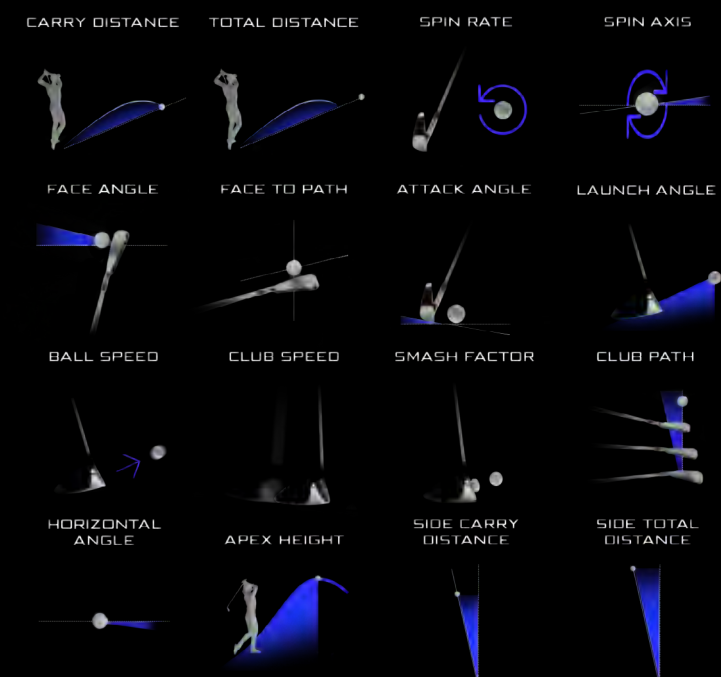

ATTRACT EVENTS AND PARTIES

The Topgolf Swing Suite is the perfect addition to a private party or corporate event

LEVERAGE THE TOPGOLF BRAND

Utilize the Topgolf reach and marketing support to help drive visits and awareness

[CLICK TO SEE A SWING SUITE TESTIMONIAL](#)

FULL SWING KIT

FROM THE BRAND WITH THE MOST TRUSTED INDOOR SIMULATOR, COMPLEMENT YOUR EXPERIENCE OUTSIDE WITH THE MOST INNOVATIVE LAUNCH MONITOR

[CLICK HERE TO SEE THE VIDEO](#)

ABSOLUTE ACCURACY

16 Points of Club & Ball Data Included

4K CAMERA, 1080P OUTPUT

Review, Save & Share Video of Your Swing

FULL SWING

WWW.FULLSWINGGOLF.COM - SALES@FULLSWINGGOLF.COM

800.798.9094 - 1905 ASTON AVE STE 100 CARLSBAD, CA 92008