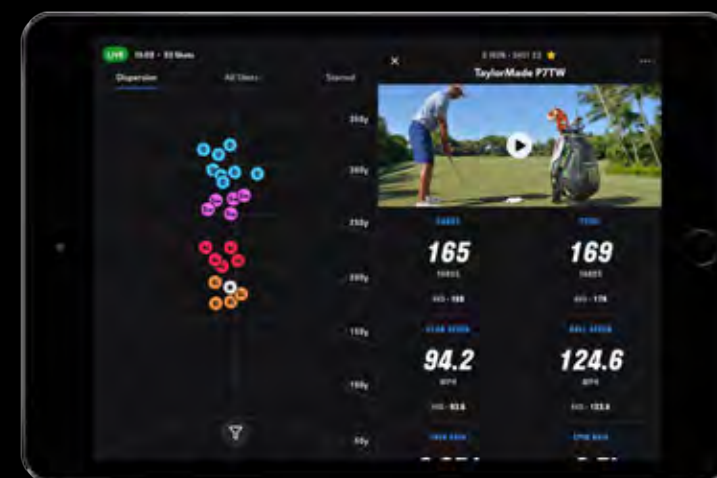

ALL SYNCHRONIZED IN ONE PLACE.

The Full Swing simulator, balance plate data, high definition video, and intuitive software tools are perfectly synchronized to provide a complete overview of your swing in motion.

[CLICK TO SEE A SWING SUITE TESTIMONIAL](#)

FULL SWING KIT

FROM THE BRAND WITH THE MOST TRUSTED INDOOR SIMULATOR, COMPLEMENT YOUR EXPERIENCE OUTSIDE WITH THE MOST INNOVATIVE LAUNCH MONITOR

[CLICK HERE TO SEE THE VIDEO](#)

ABSOLUTE ACCURACY

16 Points of Club & Ball Data Included

4K CAMERA, 1080P OUTPUT

Review, Save & Share Video of Your Swing

FULL SWING

WWW.FULLSWINGGOLF.COM - SALES@FULLSWINGGOLF.COM

800.798.9094 - 1905 ASTON AVE STE 100 CARLSBAD, CA 92008