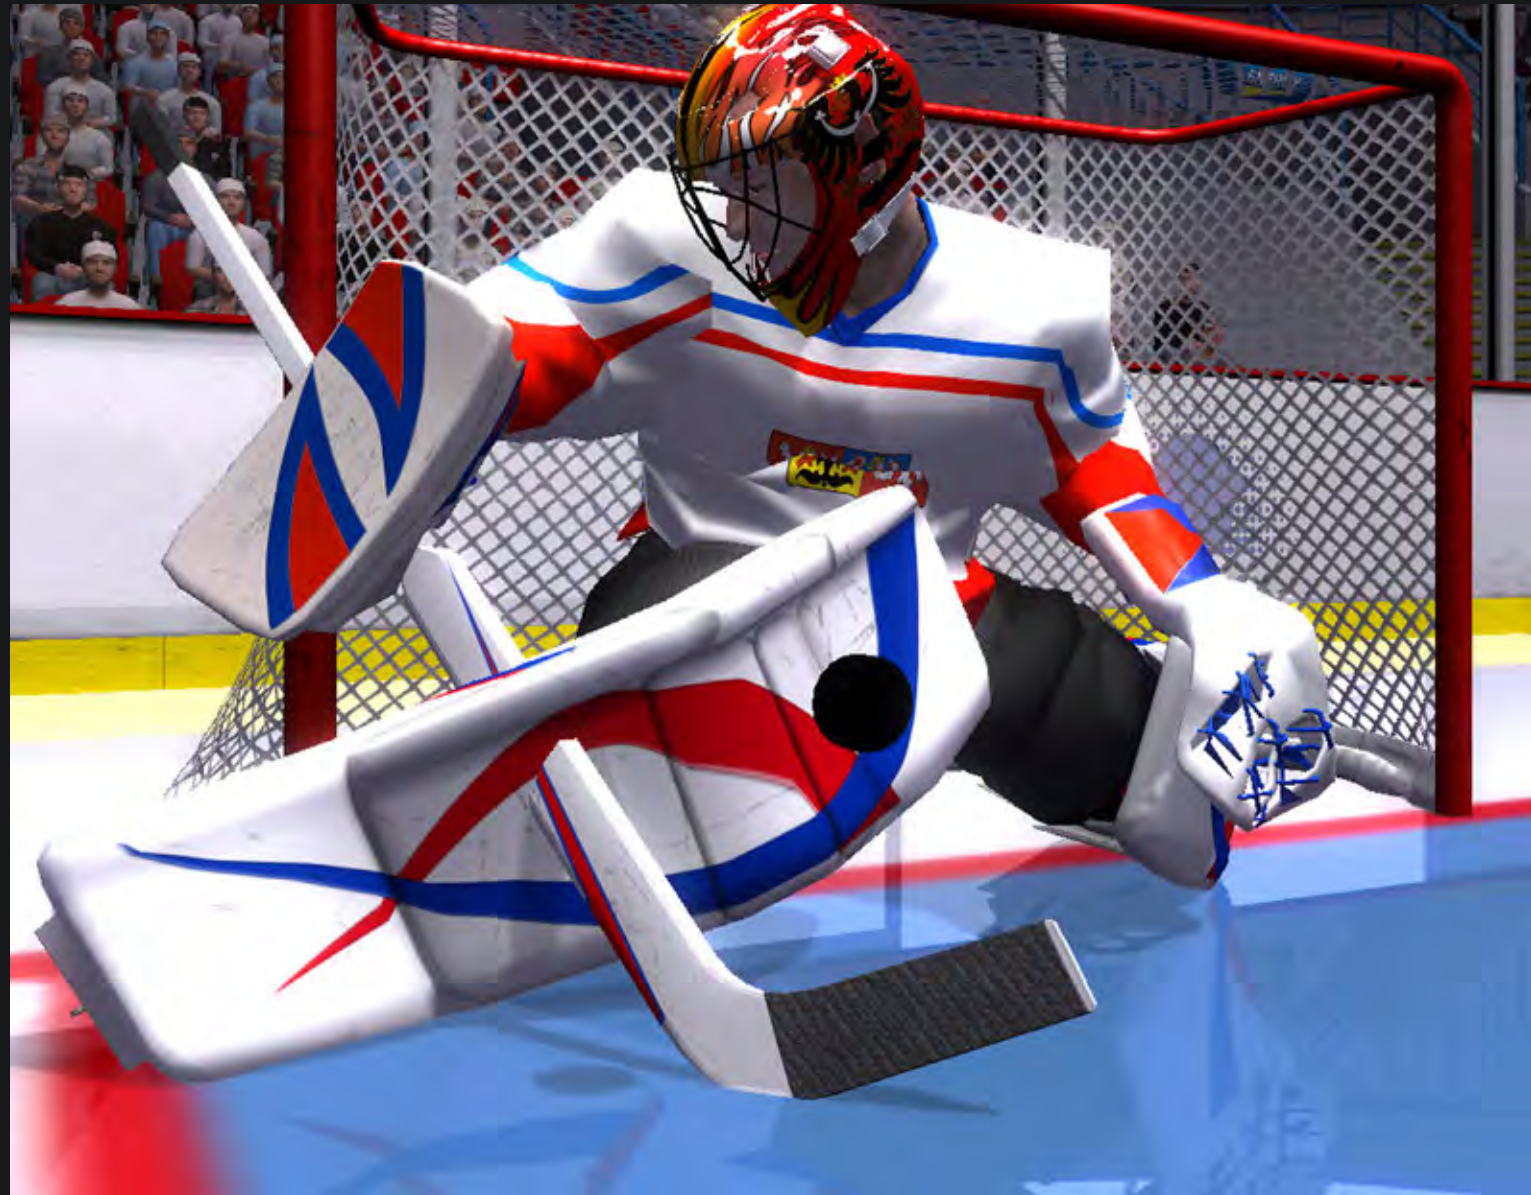

MORE THAN JUST GOLF!

With over 13 sports experiences, there's something for everybody!

MultiSport

- HIGH HEAT PITCHING • QB CHALLENGE • BASKETBALL SHOOTOUT • HOME RUN DERBY • FIELD GOAL KICKS
- BOCCIE • CARNIVAL • SOCCER • HOCKEY • LACROSSE • RUGBY • CRICKET • ZOMBIE DODGEBALL