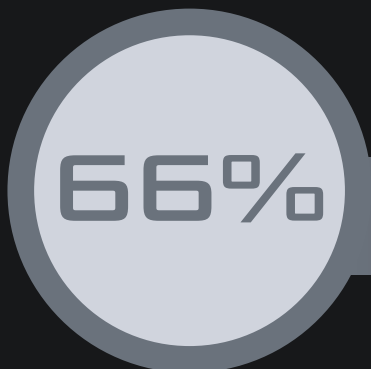

PLAY ANY TIME

NIGHT, DAY, RAIN, SNOW

BRING IN NEW PLAYERS

...HAVE PLAYERS BOOKING TIMES IN THE SIMULATOR SPECIFICALLY TO BRING GUESTS.